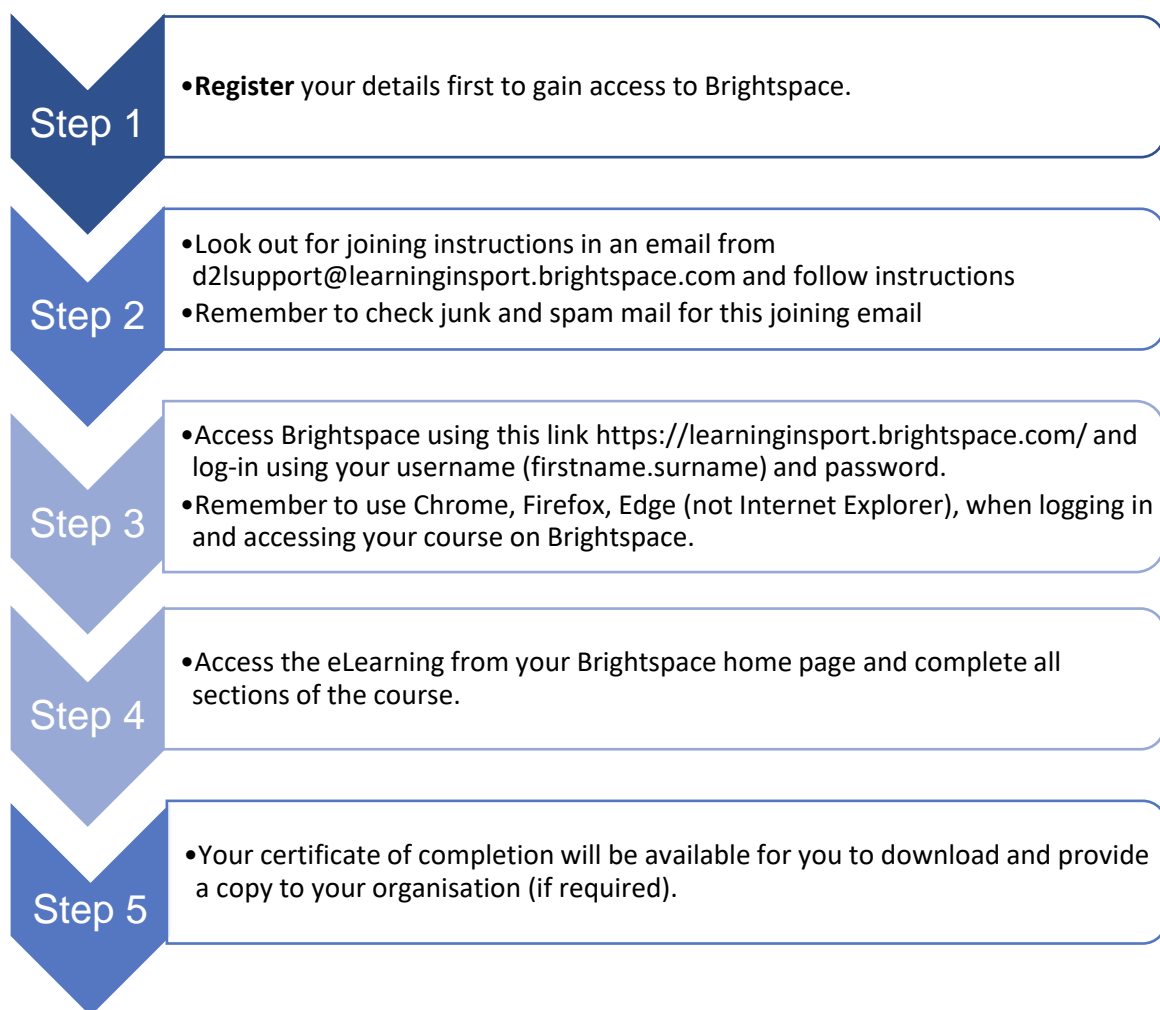

Training using Brightspace

Quick learners guide

Sport for life

sportscotland
the national agency for sport

The quick learners guide to completing CWPS: Board and Committee members

Remember there is a support portal available 24/7 for any log-in or other technical problems you have. This is available on <https://learninginsport.brightspace.com/> and on your dashboard.